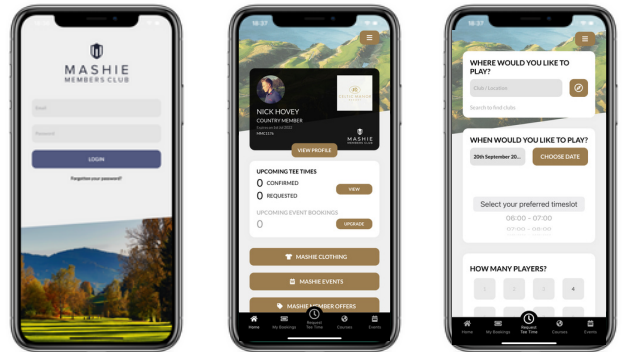

# MASHIE COUNTRY MEMBERSHIP

JOIN TO ACCESS THE UK'S LEADING GOLF CLUB NETWORK

A MASHIE 'Country Membership' gives access and preferential green fees at over 100 of the UK and Europe's best golf clubs, via the private MASHIE Members App.

We are continually growing this list of partner clubs so there is always a new course to play and all can be booked on the App via our concierge booking team.

## KEY BENEFITS

- **EASY TO USE** - Use the private MASHIE Members App to manage your membership and make tee time bookings
- **PREMIUM ACCESS** - Gain access to over 100 of the UK and Europe's most exclusive golf clubs, some of which are normally members only
- **UNLIMITED USAGE** - You can utilise the App to book tee times as many times as you like during your membership and benefit from Preferential Green Fees of between 10-60% off standard green fees
- **DISCOUNTS FOR YOU AND YOUR FRIENDS** - You can add up to 7 guests onto your booking who all benefit from the discounted rates
- **CONCIERGE SERVICE** - Benefit from an in-house golf concierge team who will personally help you book the tee times you want
- **OTHER BENEFITS INCLUDE** - Access to a wide range of MASHIE Member Offers from our golf and lifestyle partners